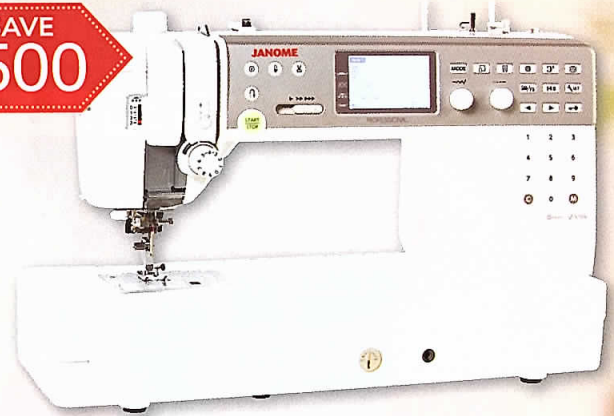

### DC6050

Fully computerised sewing machine for all types of sewing. Includes hard cover, extension table and instructional DVD.

*Free Gift*  
Optic Magnifier -  
Enhanced Needle View

NOW ONLY  
**\$299**  
RRP \$599

### 8002DX

The perfect companion overlocker for the developing sewist. Comes with a bonus of 4 feet attachments.

*Free Gift*  
Overlocker Creative  
Sewing Guide

SAVE \$500

**MC6700P**

The fastest zig-zag machine in the Janome range at 1200SPM, enjoy industrial precision and quality with maximum penetrating power.

NOW ONLY \$2799  
RRP \$3299

*Free Gift*  
Dressmaking Shears

SAVE \$500

**MC500E**

With this embroidery only machine it's easy to personalise, embellish and monogram home décor items, garments and accessories up to 200x280mm.

NOW ONLY \$2999  
RRP \$3499

*Free Gift*  
Large Design Collection

SAVE \$200

**SKYLINE S3**

Our premium range, S3 features extra long free arm and a large work area, giving you ample room for big projects.